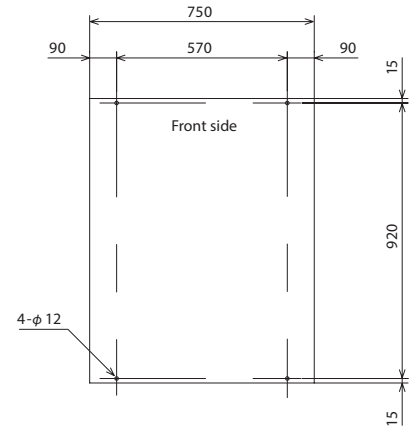

MAJOR SPECIFICATION

Our Technology for Clean Life

Model number	CB-100S-E	
Model name	Steam & Dry Box	
Handling capacity	10 clothes	
Power supply	Voltage	3-phase AC 400V
	Frequency	50/60Hz
	Fan motor	0.4kW
	Vibration motor	0.025kW
	Damper motor	0.05kW
Steam	Standard pressure	0.5MPa
	Max supply pressure	0.6MPa
	Consumption	30kg/h
	Connection diameter	inlet 1/2" outlet 1/2"
Mechanical-Dimension	Width	750mm
	Depth	1174 mm
	Hight	1935 mm
	Exhaust diameter	150 mm
Weight	275kg	

*These specifications shown on this catalogue may change without notice.

[Hole position for anchor]