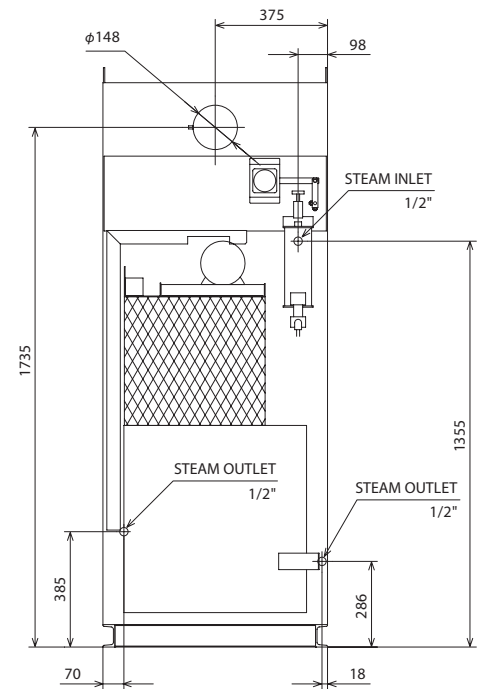

ITSUMI SEISAKUSHO CO., LTD.

3670 KASAHATA KAWAGOE CITY SAITAMA 350-1175 JAPAN TEL: +81-49-231-1799 FAX: +81-49-231-9079

e-mail: info@itsumi.co.jp <http://www.itsumi.co.jp>