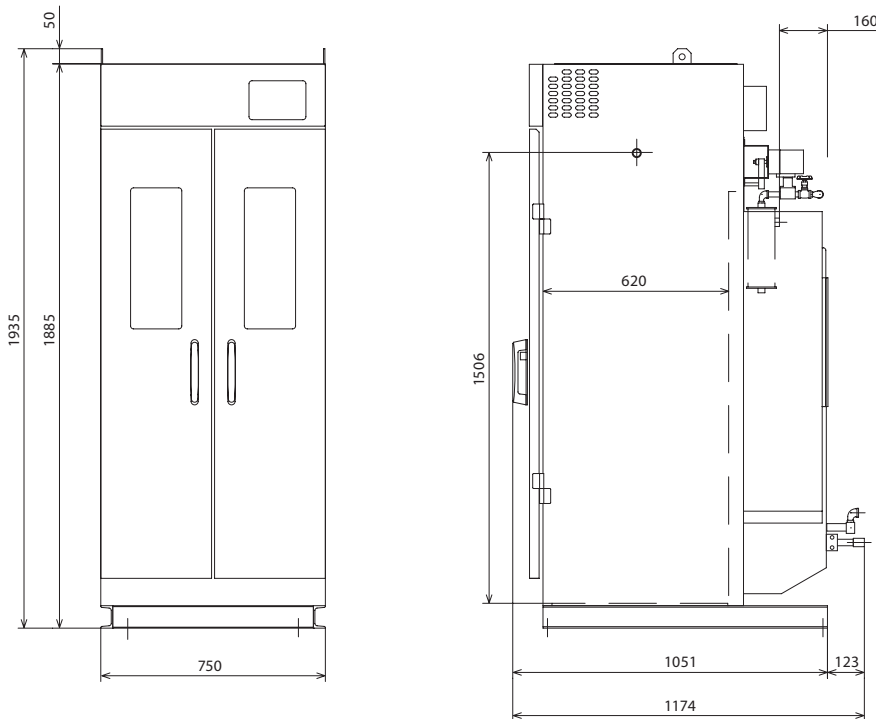

ITSUMI SEISAKUSHO CO., LTD.

3670 KASAHATA KAWAGOE CITY SAITAMA 350-1175 JAPAN TEL: +81-49-231-1799 FAX: +81-49-231-9079

e-mail: info@itsumi.co.jp <http://www.itsumi.co.jp>